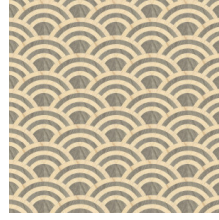

Colourways (4)

MO3042

View

More info? [Click here](#)

Order samples, calculate quantities, view instructional videos, download technical information and more:
www.arte-international.com

ARTE®

wallcoverings for the ultimate in refinement