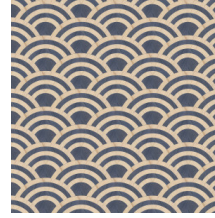

Colourways (4)

MO3043

View

More info? [Click here](#)

Order samples, calculate quantities, view instructional videos, download technical information and more:
www.arte-international.com

ARTE®

wallcoverings for the ultimate in refinement