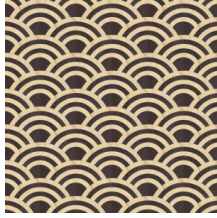

Colourways (4)

MO3040