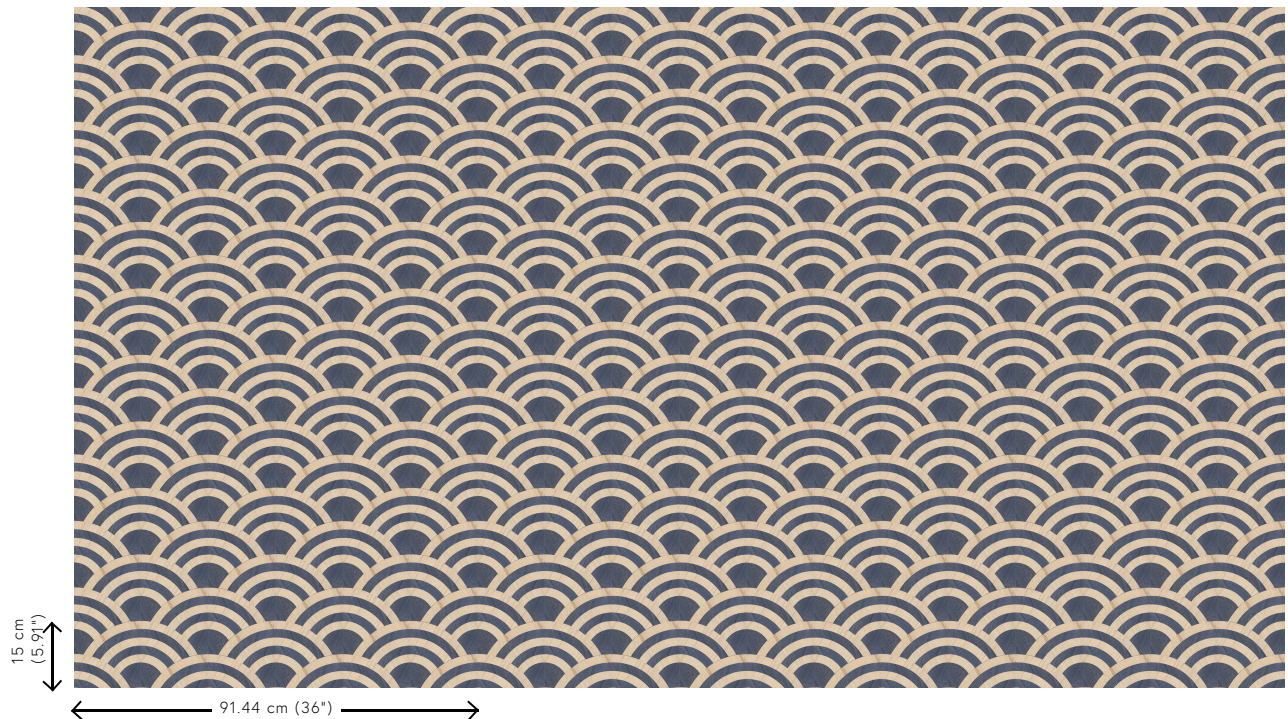

Technical specifications

Reference	<u>MO3043</u> • Birch & Blue
Product category	Couture
Composition	Natural wallcovering on non-woven backing
Description	Overlapping O's, created of wood veneer marquetry inlay, resemble the rolling waves of the ocean
Dimensions	Width 91,44 cm (36.00"), sold by the linear metre/yard
Pattern repeat	Straight match 15 cm (5.91")
Adhesive	Arte Clearpro or a good quality dispersion adhesive
How to paste	Moisten the product, paste the wall
Light resistance	Good lightfastness
How to remove	Strippable
Maintenance	Spongeable during hanging (dab away damp glue)

Colourways (4)

MO3040

MO3041

MO3042

MO3043

View

More info? [Click here](#)

Order samples, calculate quantities, view instructional videos, download technical information and more:
www.arte-international.com