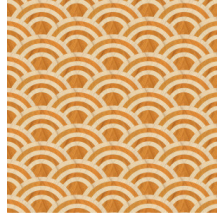

## Technical specifications

Reference	<u>MO3043</u> • Birch & Blue
Product category	Couture
Composition	Natural wallcovering on non-woven backing
Description	Overlapping O's, created of wood veneer marquetry inlay, resemble the rolling waves of the ocean
Dimensions	Width 91,44 cm (36.00"), sold by the linear metre/yard
Pattern repeat	Straight match 15 cm (5.91")
Adhesive	Arte Clearpro or a good quality dispersion adhesive
How to paste	Moisten the product, paste the wall
Light resistance	Good lightfastness
How to remove	Strippable
Maintenance	Spongeable during hanging (dab away damp glue)

## Colourways (4)

MO3040

MO3041

MO3042

MO3043