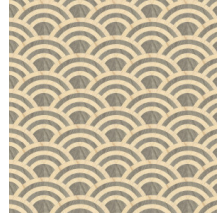

Colourways (4)

MO3042

View

More info? [Click here](#)

Order samples, calculate quantities, view instructional videos, download technical information and more:
www.arte-international.com

ARTE®

wallcoverings for the ultimate in refinement