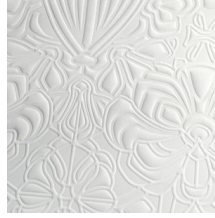

Colourways (4)

MO4001

View

More info? [Click here](#)

Order samples, calculate quantities, view instructional videos, download technical information and more:
www.arte-international.com

ARTE®

wallcoverings for the ultimate in refinement