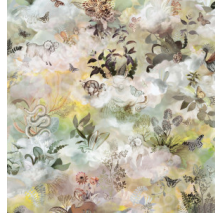

Colourways (3)

MO4031

View

More info? [Click here](#)

Order samples, calculate quantities, view instructional videos, download technical information and more:
www.arte-international.com

ARTE®

wallcoverings for the ultimate in refinement