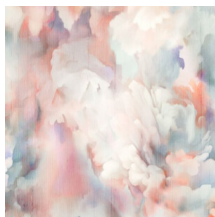

Colourways (3)

MO5011

View

More info? [Click here](#)

Order samples, calculate quantities, view instructional videos, download technical information and more:
www.arte-international.com

ARTE®

wallcoverings for the ultimate in refinement