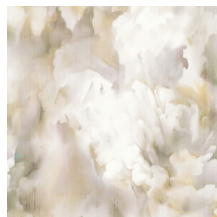

Colourways (3)

MO5012

View

More info? [Click here](#)

Order samples, calculate quantities, view instructional videos, download technical information and more:
www.arte-international.com

ARTE®

wallcoverings for the ultimate in refinement