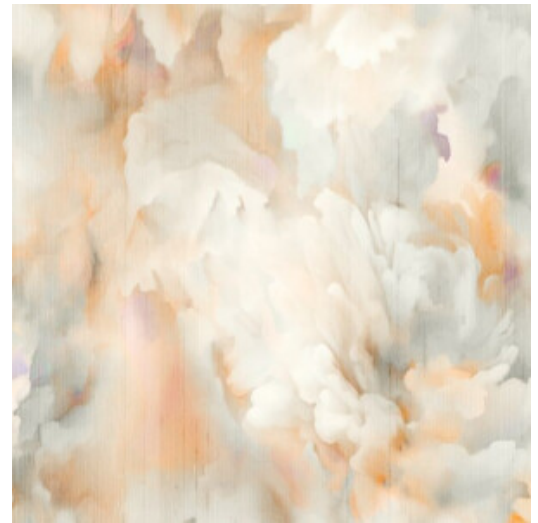

SILK BOMBIS

Collection Moooi Wallcovering Green House

Story behind the collection

Step into the Green House, a realm of quiet and romantic sophistication - a tapestry of refined and elegant flora and fauna. Here, the Coccinella Bella, Woodblock Beetle, Silk Bombis, Lacy Longlegs and Techno Bee find sanctuary amidst their chosen greenery. Together, they created a wondrous and tactile world. This world is captured in the Green House Wallcovering Collection.

Technical specifications

Reference	<u>MO5010</u> · Silk Bronze
Product category	Exquisite
Composition	Textile wallcovering on non-woven backing
Description	The design displays the tactile quality of raw silk, presenting a colourful fil-à-fil composition
Dimensions	Width 130 cm (51.18"), sold by the linear metre/yard
Pattern repeat	Drop match 150/75 cm (59.06"/29.53")
Remark	Characteristic of this fil-à-fil wallcovering are the small textile fibers that can be slightly visible. This emphasises the luxurious nature of this fil-à-fil textile.
Adhesive	Arte Clearpro or a good quality dispersion adhesive
How to paste	Paste the wall
Light resistance	Good lightfastness
How to remove	Strippable
Fire retardant EU	B-s1, d0
Fire retardant US	Class A
Maintenance	Spongeable during hanging (dab away damp glue)