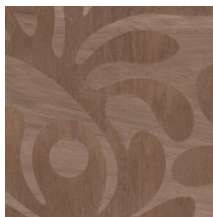

Colourways (3)

MO5021

View

More info? [Click here](#)

Order samples, calculate quantities, view instructional videos, download technical information and more:
www.arte-international.com

ARTE®

wallcoverings for the ultimate in refinement