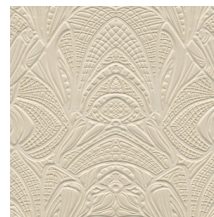

Technical specifications

Reference	<u>MO5030</u> • Silver
Product category	Couture
Composition	3D wallcovering on non-woven backing
Description	This tactile 3D wallcovering creates a soft, three-dimensional effect courtesy of the bouclé fabric
Dimensions	Width 120 cm (47.24"), sold by the linear metre/yard
Pattern repeat	Straight match 108.5 cm (42.72")
Remark	Stain repellent and positive acoustic effect
Adhesive	Arte Clearpro or a good quality dispersion adhesive
How to paste	Paste the wall
Light resistance	Good lightfastness
How to remove	Strippable
Fire retardant EU	C-s2, d0
Fire retardant US	Class A
Maintenance	Spongeable during hanging (dab away damp glue)

Colourways (4)

MO5030

MO5031

MO5032

MO5033

View

More info? [Click here](#)

Order samples, calculate quantities, view instructional videos, download technical information and more:
www.arte-international.com