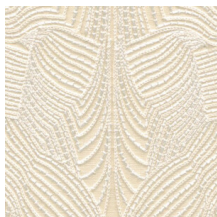

Colourways (1)

MO5040