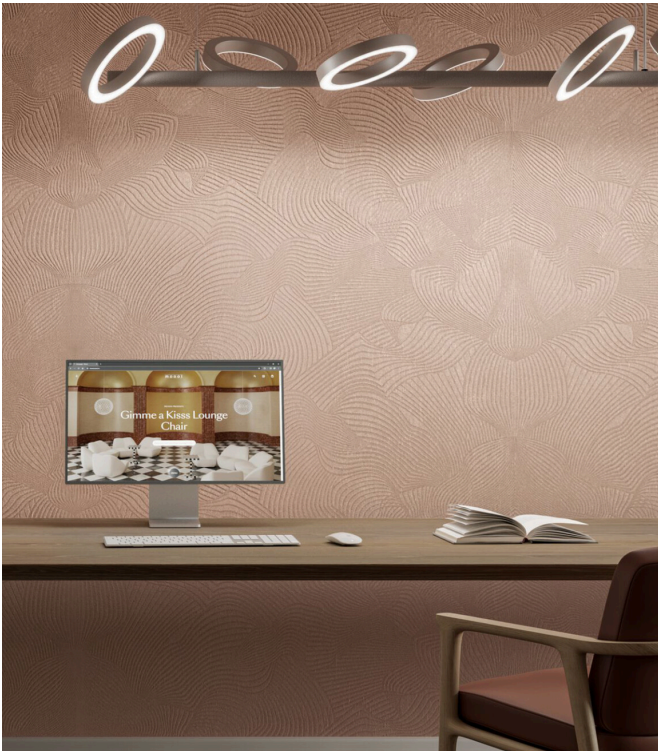

TECHNO BEE

Collection Moooi Wallcovering Green House

Story behind the collection

Step into the Green House, a realm of quiet and romantic sophistication - a tapestry of refined and elegant flora and fauna. Here, the Coccinella Bella, Woodblock Beetle, Silk Bombis, Lacy Longlegs and Techno Bee find sanctuary amidst their chosen greenery. Together, they created a wondrous and tactile world. This world is captured in the Green House Wallcovering Collection.

Technical specifications

Reference	<u>MO5041</u> • Oyster White
Product category	Exquisite
Composition	Non-woven wallcovering
Description	A distinctive moiré effect is created by soft gauze textile stretched over a textured relief, revealing the textile's colour through the grid of the gauzy layer
Dimensions	Width 90 cm (35.43"), sold by the linear metre/yard
Pattern repeat	Drop match 64/32 cm (25.20"/12.60")
Adhesive	Arte Clearpro or a good quality dispersion adhesive
How to paste	Paste the wall
Light resistance	Good lightfastness
How to remove	Strippable
Fire retardant EU	B-s1, d0
Fire retardant US	Class A
Maintenance	Spongeable during hanging (dab away damp glue)