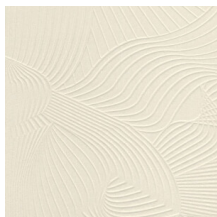

Colourways (3)

MO5041