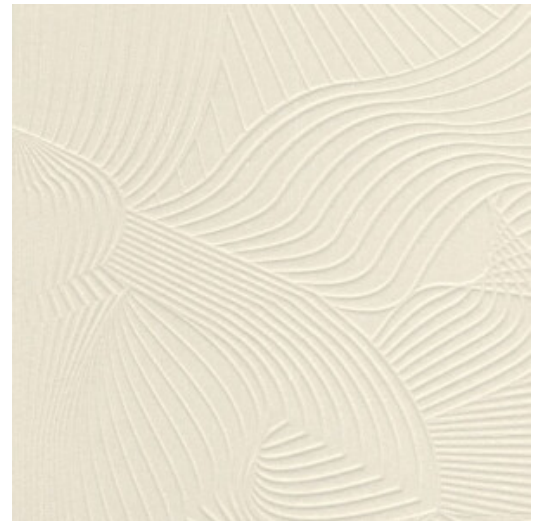

TECHNO BEE

Collection Moooi Wallcovering Green House

Story behind the collection

Step into the Green House, a realm of quiet and romantic sophistication - a tapestry of refined and elegant flora and fauna. Here, the Coccinella Bella, Woodblock Beetle, Silk Bombis, Lacy Longlegs and Techno Bee find sanctuary amidst their chosen greenery. Together, they created a wondrous and tactile world. This world is captured in the Green House Wallcovering Collection.

Technical specifications

Reference	<u>MO5041</u> • Oyster White
Product category	Exquisite
Composition	Non-woven wallcovering
Description	A distinctive moiré effect is created by soft gauze textile stretched over a textured relief, revealing the textile's colour through the grid of the gauzy layer
Dimensions	Width 90 cm (35.43"), sold by the linear metre/yard
Pattern repeat	Drop match 64/32 cm (25.20"/12.60")
Adhesive	Arte Clearpro or a good quality dispersion adhesive
How to paste	Paste the wall
Light resistance	Good lightfastness
How to remove	Strippable
Fire retardant EU	B-s1, d0
Fire retardant US	Class A
Maintenance	Spongeable during hanging (dab away damp glue)