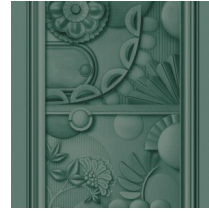

Technical specifications

Reference	MO5052 • Forest Green
Product category	Exquisite
Composition	Textile wallcovering on non-woven backing
Description	A stunning wallcovering that draws inspiration from decorative moulding, the soft suede look adds tactility
Dimensions	Panels of 120 cm x 300 cm = 3.60 m ² (47.24" x 118.11" = 38.75 sq. ft.)
Pattern repeat	Straight match 300 cm (118.11")
Remark	The pattern is repeatable, allowing several panels to be joined together. Other combinations with Greenhouse Gathering Arch are also possible.
Adhesive	Arte Clearpro or a good quality dispersion adhesive
How to paste	Paste the wall
Light resistance	Good lightfastness
How to remove	Strippable
Fire rating EU	B-s1, d0
Fire rating US	Class A
Maintenance	Washable

Colourways (3)

MO5050

MO5051

MO5052

View

This is a combination of 3 panels Greenhouse Gathering Window. Other combinations with Greenhouse Gathering Arch are also possible.

More info? [Click here](#)

Order samples, calculate quantities, view instructional videos, download technical information and more:
www.arte-international.com