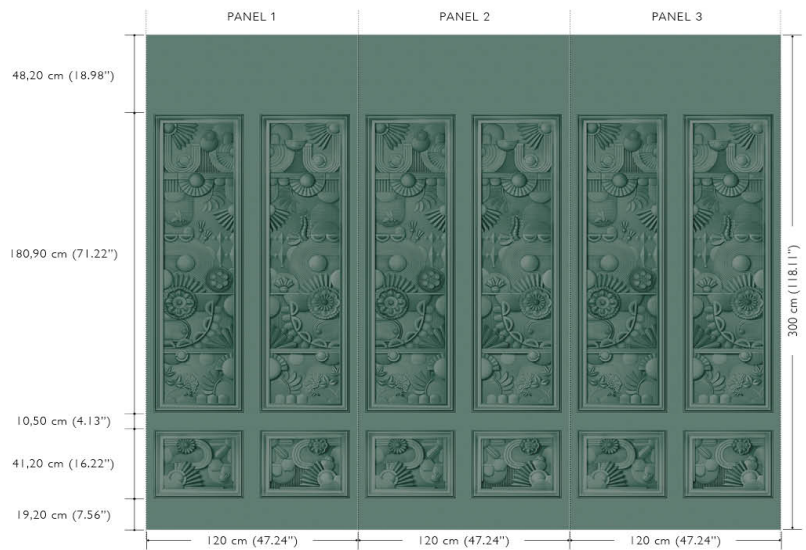

Technical specifications

Reference	MO5052 • Forest Green
Product category	Exquisite
Composition	Textile wallcovering on non-woven backing
Description	A stunning wallcovering that draws inspiration from decorative moulding, the soft suede look adds tactility
Dimensions	Panels of 120 cm x 300 cm = 3.60 m ² (47.24" x 118.11" = 38.75 sq. ft.)
Pattern repeat	Straight match 300 cm (118.11")
Remark	The pattern is repeatable, allowing several panels to be joined together. Other combinations with Greenhouse Gathering Arch are also possible.
Adhesive	Arte Clearpro or a good quality dispersion adhesive
How to paste	Paste the wall
Light resistance	Good lightfastness
How to remove	Strippable
Fire rating EU	B-s1, d0
Fire rating US	Class A
Maintenance	Washable

Colourways (3)

MO5050

MO5051

MO5052

View

This is a combination of 3 panels Greenhouse Gathering Window. Other combinations with Greenhouse Gathering Arch are also possible.

More info? [Click here](#)

Order samples, calculate quantities, view instructional videos, download technical information and more:
www.arte-international.com