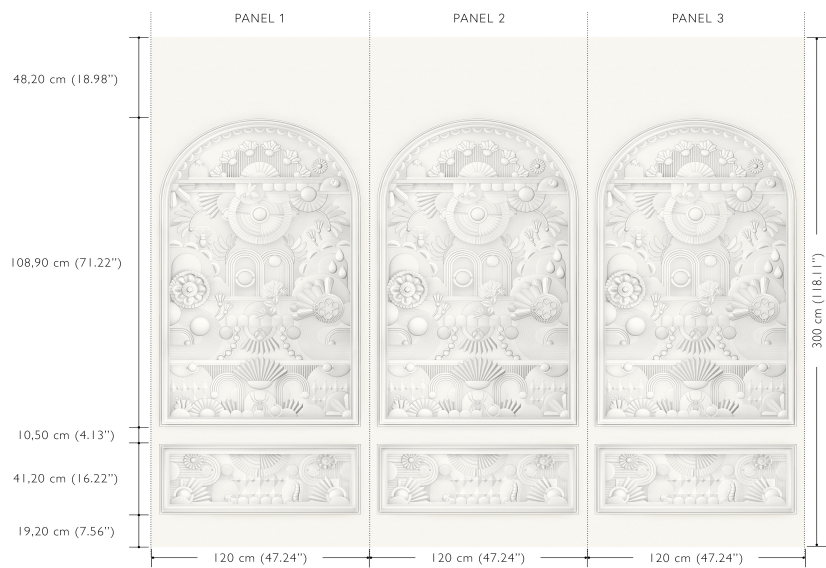

Technical specifications

Reference	<u>MO5055</u> • Architectural White
Product category	Exquisite
Composition	Textile wallcovering on non-woven backing
Description	A stunning wallcovering that draws inspiration from decorative moulding, the soft suede look adds tactility
Dimensions	Panels of 120 cm x 300 cm = 3.60 m ² (47.24" x 118.11" = 38.75 sq. ft.)
Remark	The pattern is repeatable, allowing several panels to be joined together. Other combinations with Greenhouse Gathering Window are also possible.
Adhesive	Arte Clearpro or a good quality dispersion adhesive
How to paste	Paste the wall
Light resistance	Good lightfastness
How to remove	Strippable
Fire retardant EU	B-s1, d0
Fire retardant US	Class A
Maintenance	Washable

Colourways (3)

MO5055

MO5056

MO5057

View

This is a combination of 3 panels Greenhouse Gathering Arch. Other combinations with Greenhouse Gathering Window are also possible.

More info? [Click here](#)

Order samples, calculate quantities, view instructional videos, download technical information and more:
www.arte-international.com