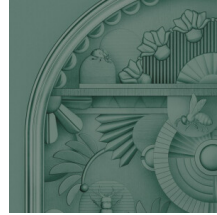

Colourways (3)

MO5057

View

This is a combination of 3 panels Greenhouse Gathering Arch. Other combinations with Greenhouse Gathering Window are also possible.

More info? [Click here](#)

Order samples, calculate quantities, view instructional videos, download technical information and more:
www.arte-international.com

ARTE®

wallcoverings for the ultimate in refinement