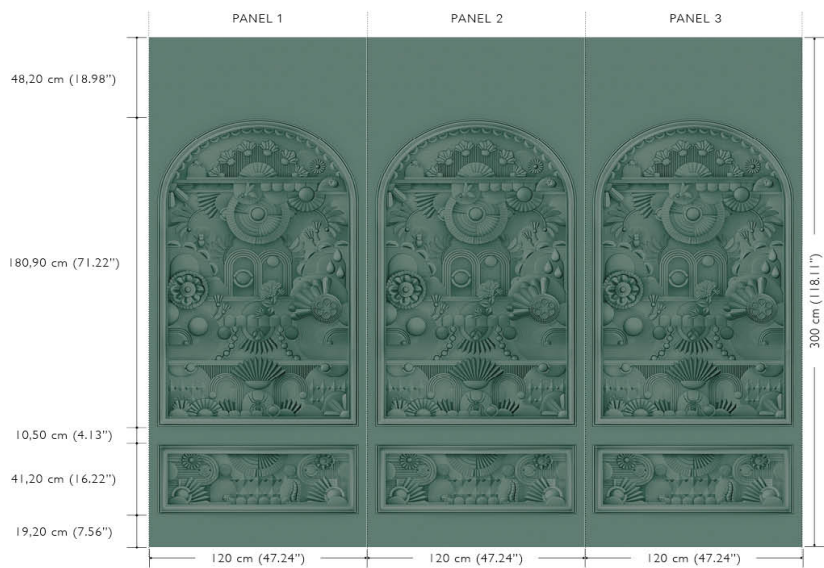

## Technical specifications

Reference	<u>MO5057</u> • Forest Green
Product category	Exquisite
Composition	Textile wallcovering on non-woven backing
Description	A stunning wallcovering that draws inspiration from decorative moulding, the soft suede look adds tactility
Dimensions	Panels of 120 cm x 300 cm = 3.60 m <sup>2</sup> (47.24" x 118.11" = 38.75 sq. ft.)
Remark	The pattern is repeatable, allowing several panels to be joined together. Other combinations with Greenhouse Gathering Window are also possible.
Adhesive	Arte Clearpro or a good quality dispersion adhesive
How to paste	Paste the wall
Light resistance	Good lightfastness
How to remove	Strippable
Fire retardant EU	B-s1, d0
Fire retardant US	Class A
Maintenance	Washable

## View

This is a combination of 3 panels Greenhouse Gathering Arch. Other combinations with Greenhouse Gathering Window are also possible.

More info? [Click here](#)

Order samples, calculate quantities, view instructional videos, download technical information and more:  
[www.arte-international.com](http://www.arte-international.com)