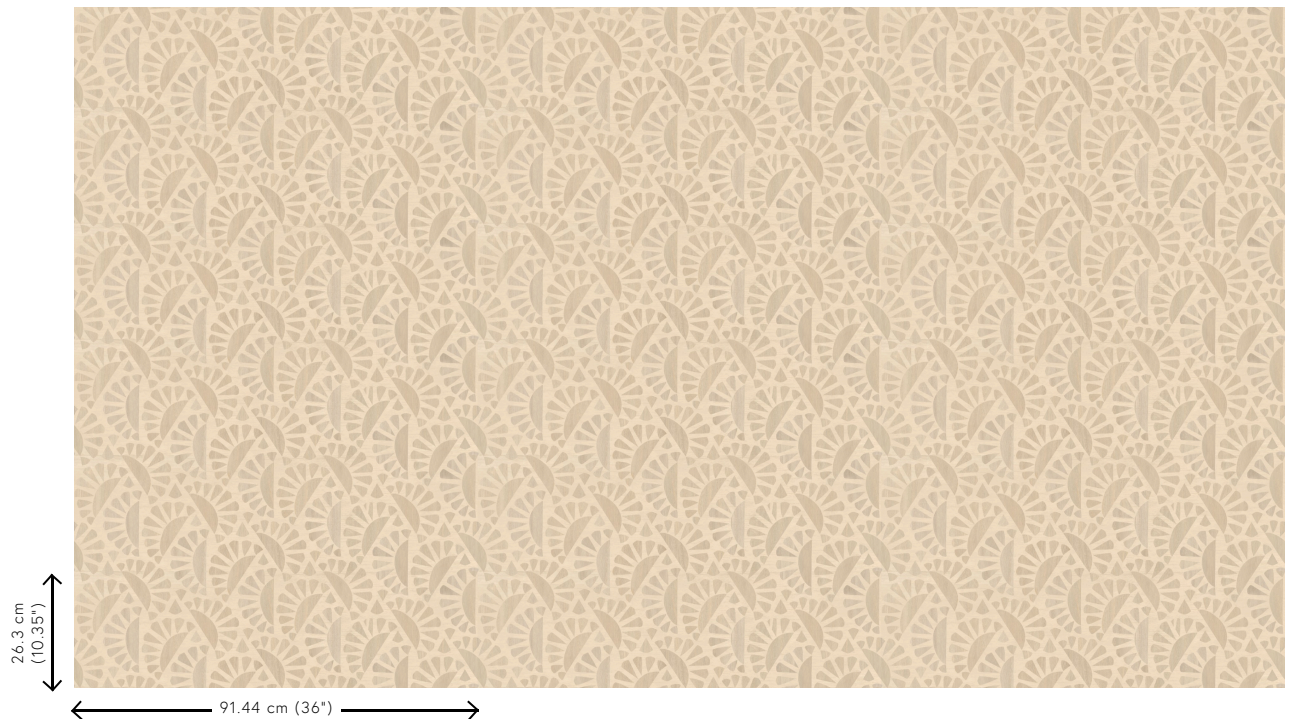

Colourways (2)

View

More info? [Click here](#)

Order samples, calculate quantities, view instructional videos, download technical information and more:
www.arte-international.com

ARTE®

wallcoverings for the ultimate in refinement