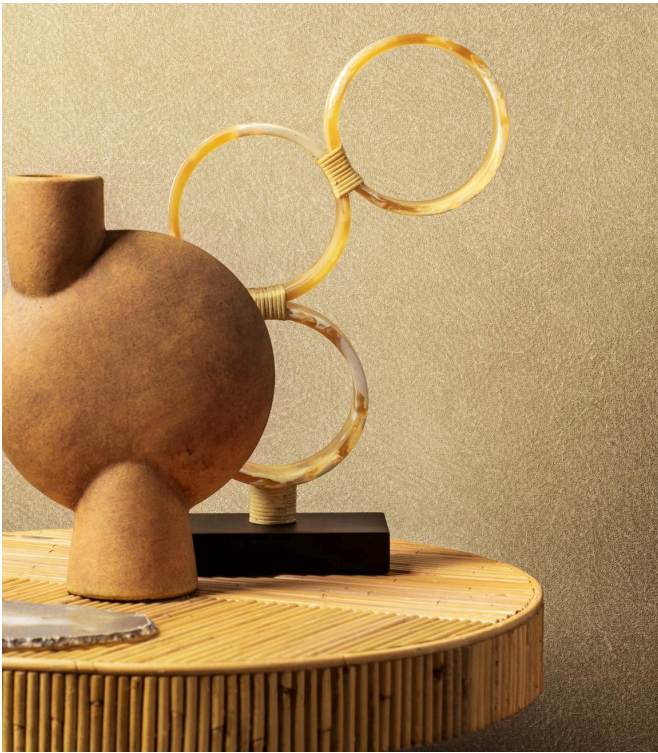

Leather plain

Collection Tahiti

Story behind the collection

A collection inspired by the stunning nature of the eponymous French Polynesian island. The exotic palms pair perfectly with the textures of leather, tropical grass weaves and textiles.

Technical specifications

Reference	<u>TA25020</u>
Composition	Wallpaper on non-woven backing
Dimensions	Rolls of 10.05 m x 0.53 m (11 yds x 20.86")
Pattern repeat	Free match 0 cm (0.00")
Adhesive	Arte Clearpro or a good quality dispersion adhesive
How to paste	Paste the wall
Light resistance	Good lightfastness
How to remove	Strippable
Maintenance	Washable