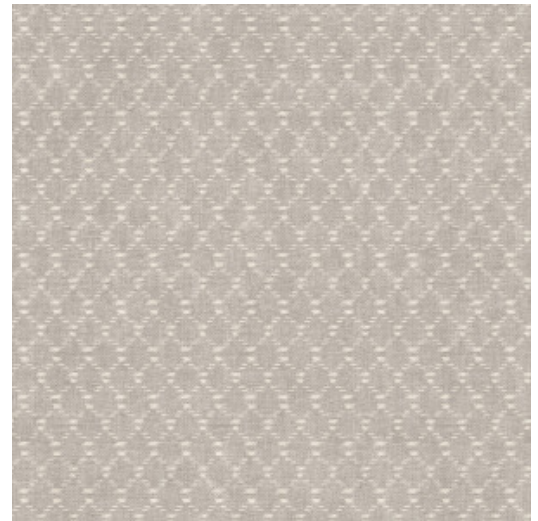

## Technical specifications

Reference	<u>TA25030</u>
Composition	Wallpaper on non-woven backing
Dimensions	Rolls of 10.05 m x 0.53 m (11 yds x 20.86")
Pattern repeat	Straight match 4.8 cm (1.89")
Adhesive	Arte Clearpro or a good quality dispersion adhesive
How to paste	Paste the wall
Light resistance	Good lightfastness
How to remove	Strippable
Maintenance	Washable