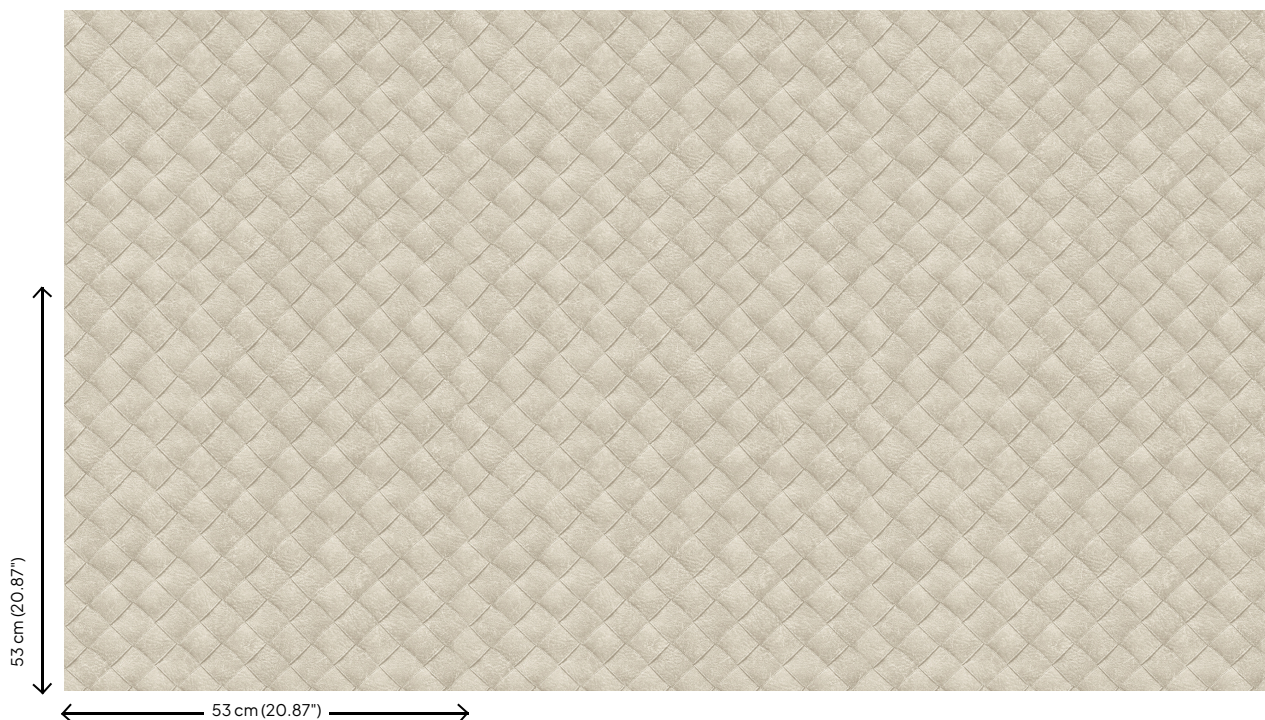

Technical specifications

Reference	<u>TA25070</u>
Composition	Wallpaper on non-woven backing
Dimensions	Rolls of 10.05 m x 0.53 m (11 yds x 20.86")
Pattern repeat	Straight match 53 cm (20.87")
Adhesive	Arte Clearpro or a good quality dispersion adhesive
How to paste	Paste the wall
Light resistance	Good lightfastness
How to remove	Strippable
Maintenance	Washable

Colourways (6)

TA25070

TA25071

TA25072

TA25073

TA25074

TA25075

View