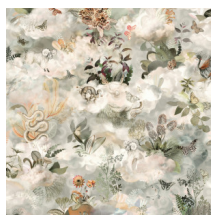

Colores (3)

MO4030