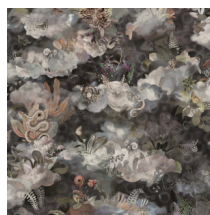

Colores (3)

MO4032

Vista

Más información? [Haga clic aquí](#)

Solicita muestras, calcule cantidades, vea videos de instrucciones, descargue información técnica y más:
www.arte-international.com

ARTE®

wallcoverings for the ultimate in refinement